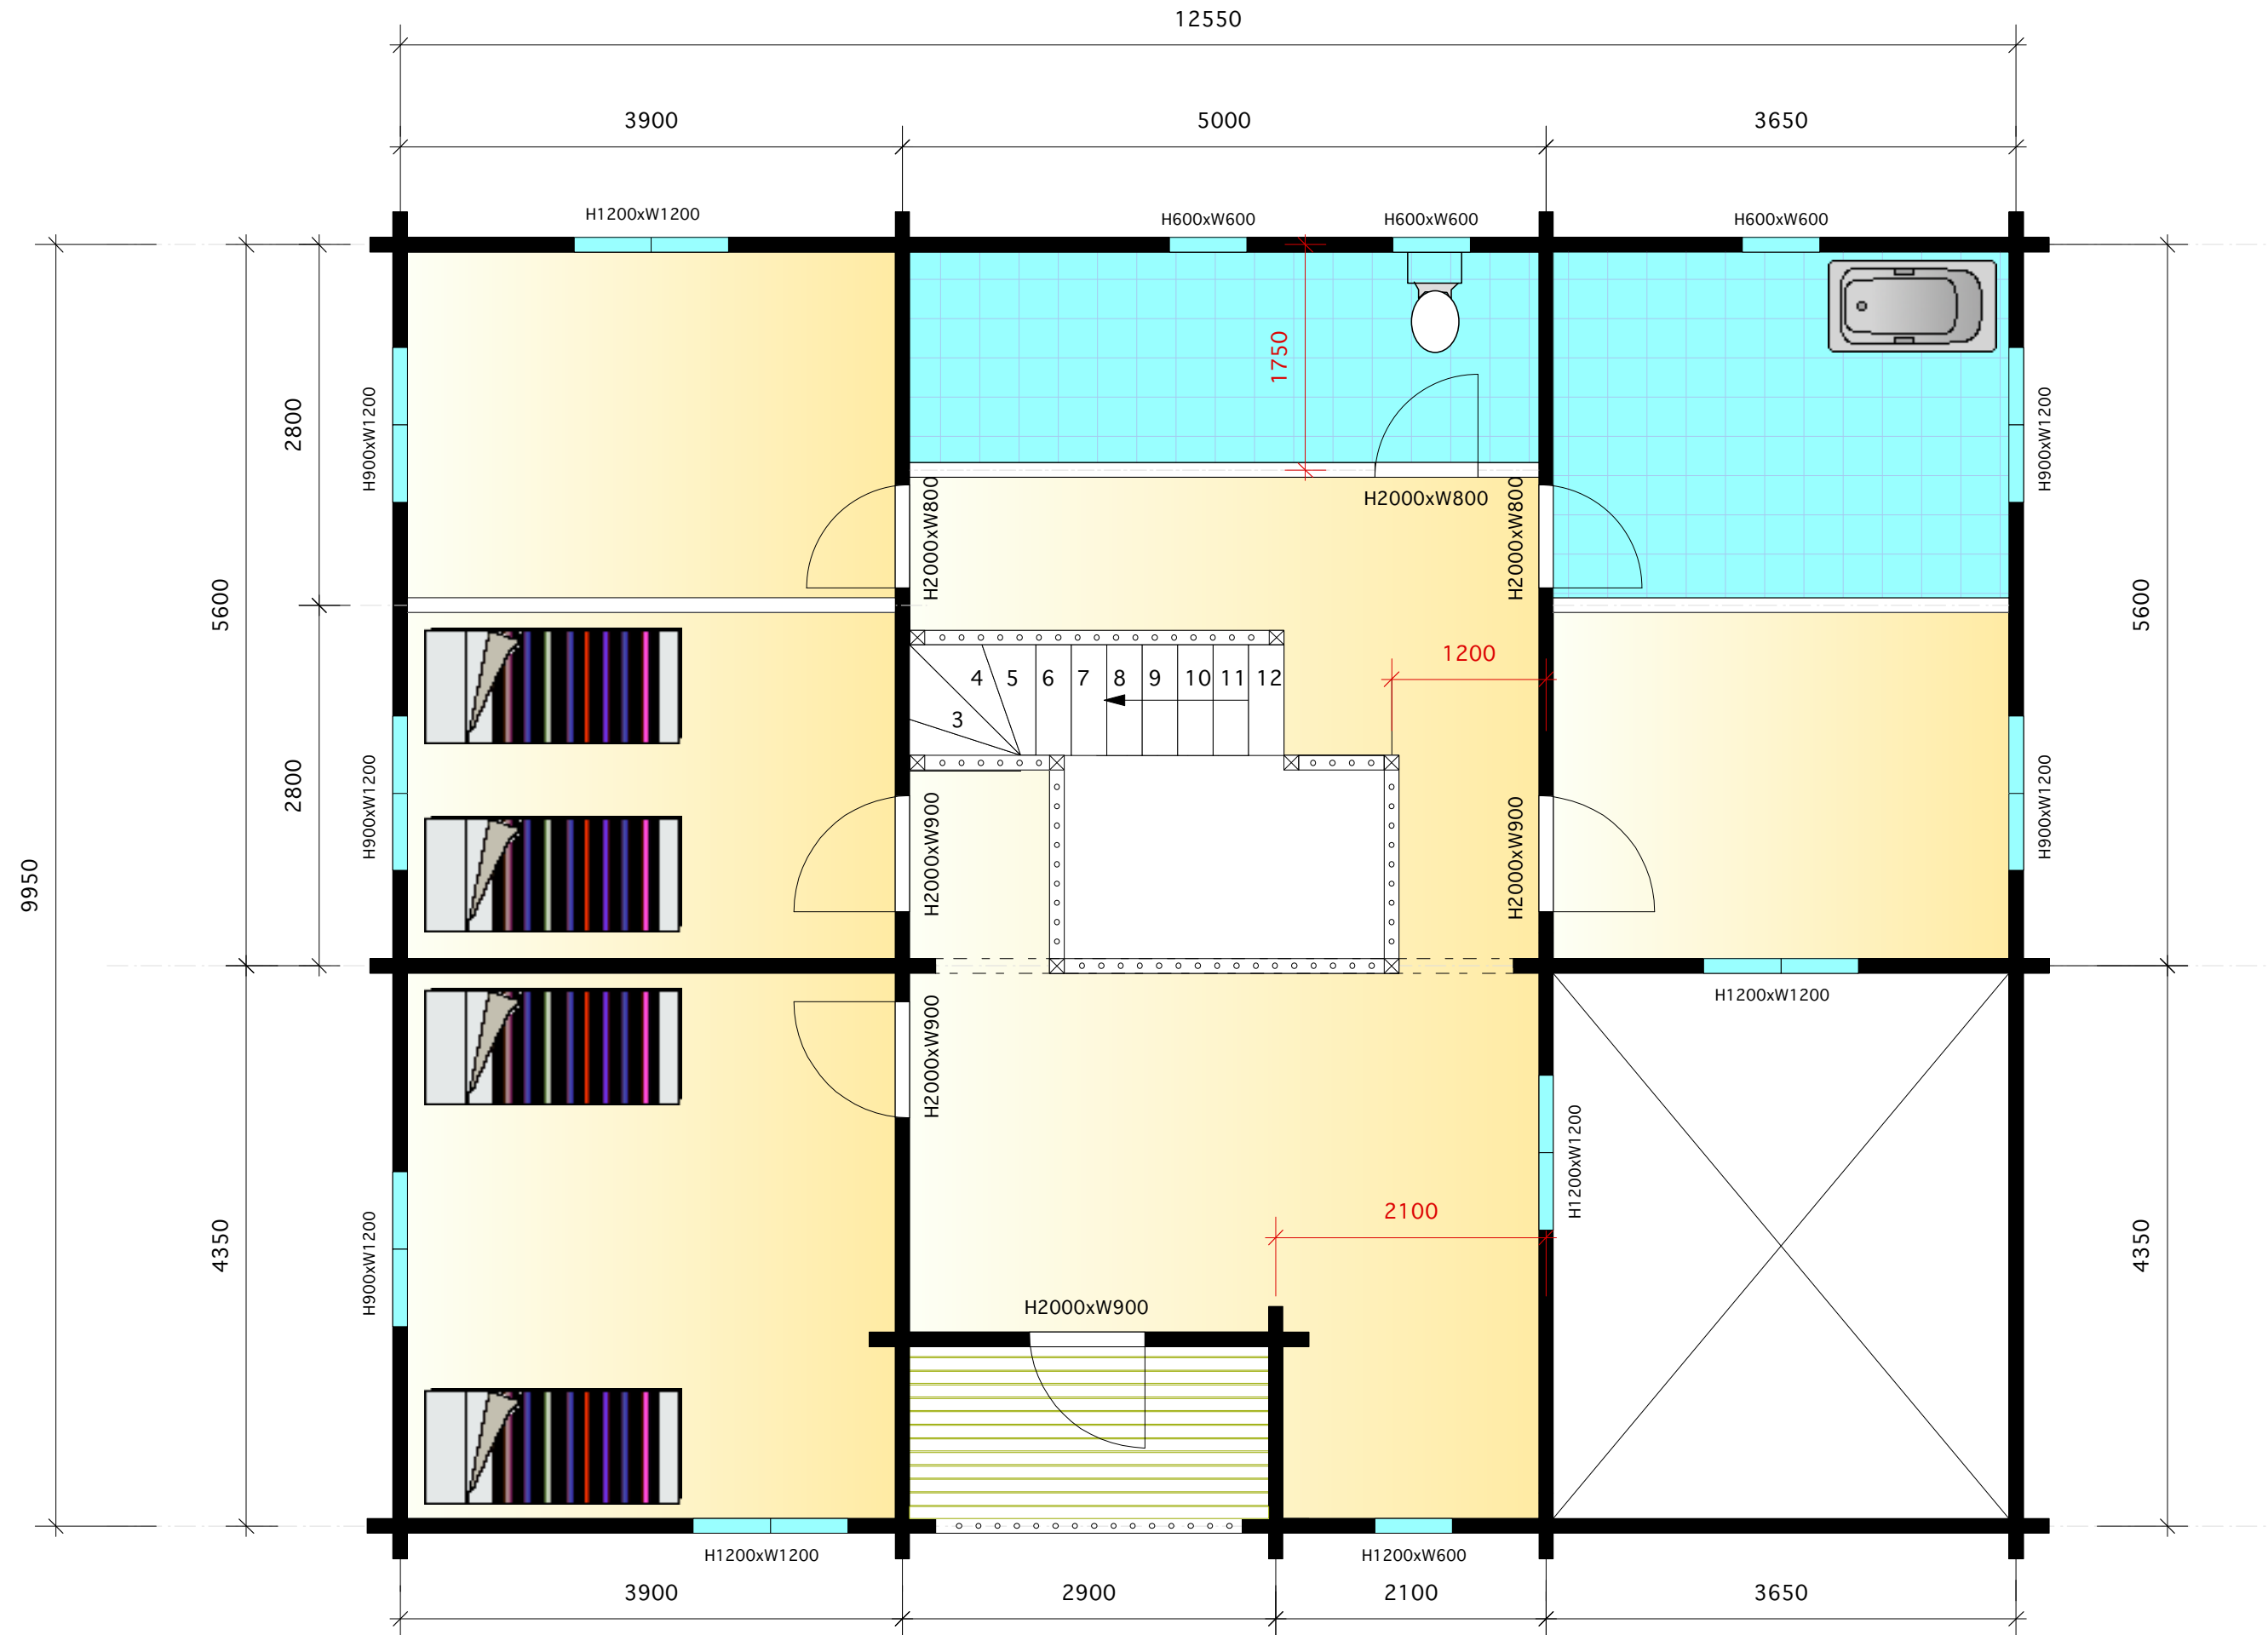

Mr.Hiwatashi's House
113x180mm Laminated logs

ShinNihon Toka Trading Co.,Ltd

55-1 Mano, Ogata, Kakunodate-Machi, Senboku-Shi, Akita, Japan

TEL+81 18755 2000

Mr.Hiwatashi's House
113x180mm Laminated logs

ShinNihon Toka Trading Co.,Ltd

Mr.Hiwatashi's House
113x180mm Laminated logs

All windows are include double glazing and mosquito nets

PROFIN

ALANEN

All windows are include double glazing and mosquito nets

PROFIN

H1200xW1200

MSES/2

H1200xW1200

MSES/2

H1200xW1200

MSES/2

H1200xW1200

MSES/2

H900xW1200

MSES/2

PROFIN

H600xW600

MSES

H600xW600

MSES

H600xW600

MSES

H1200xW600