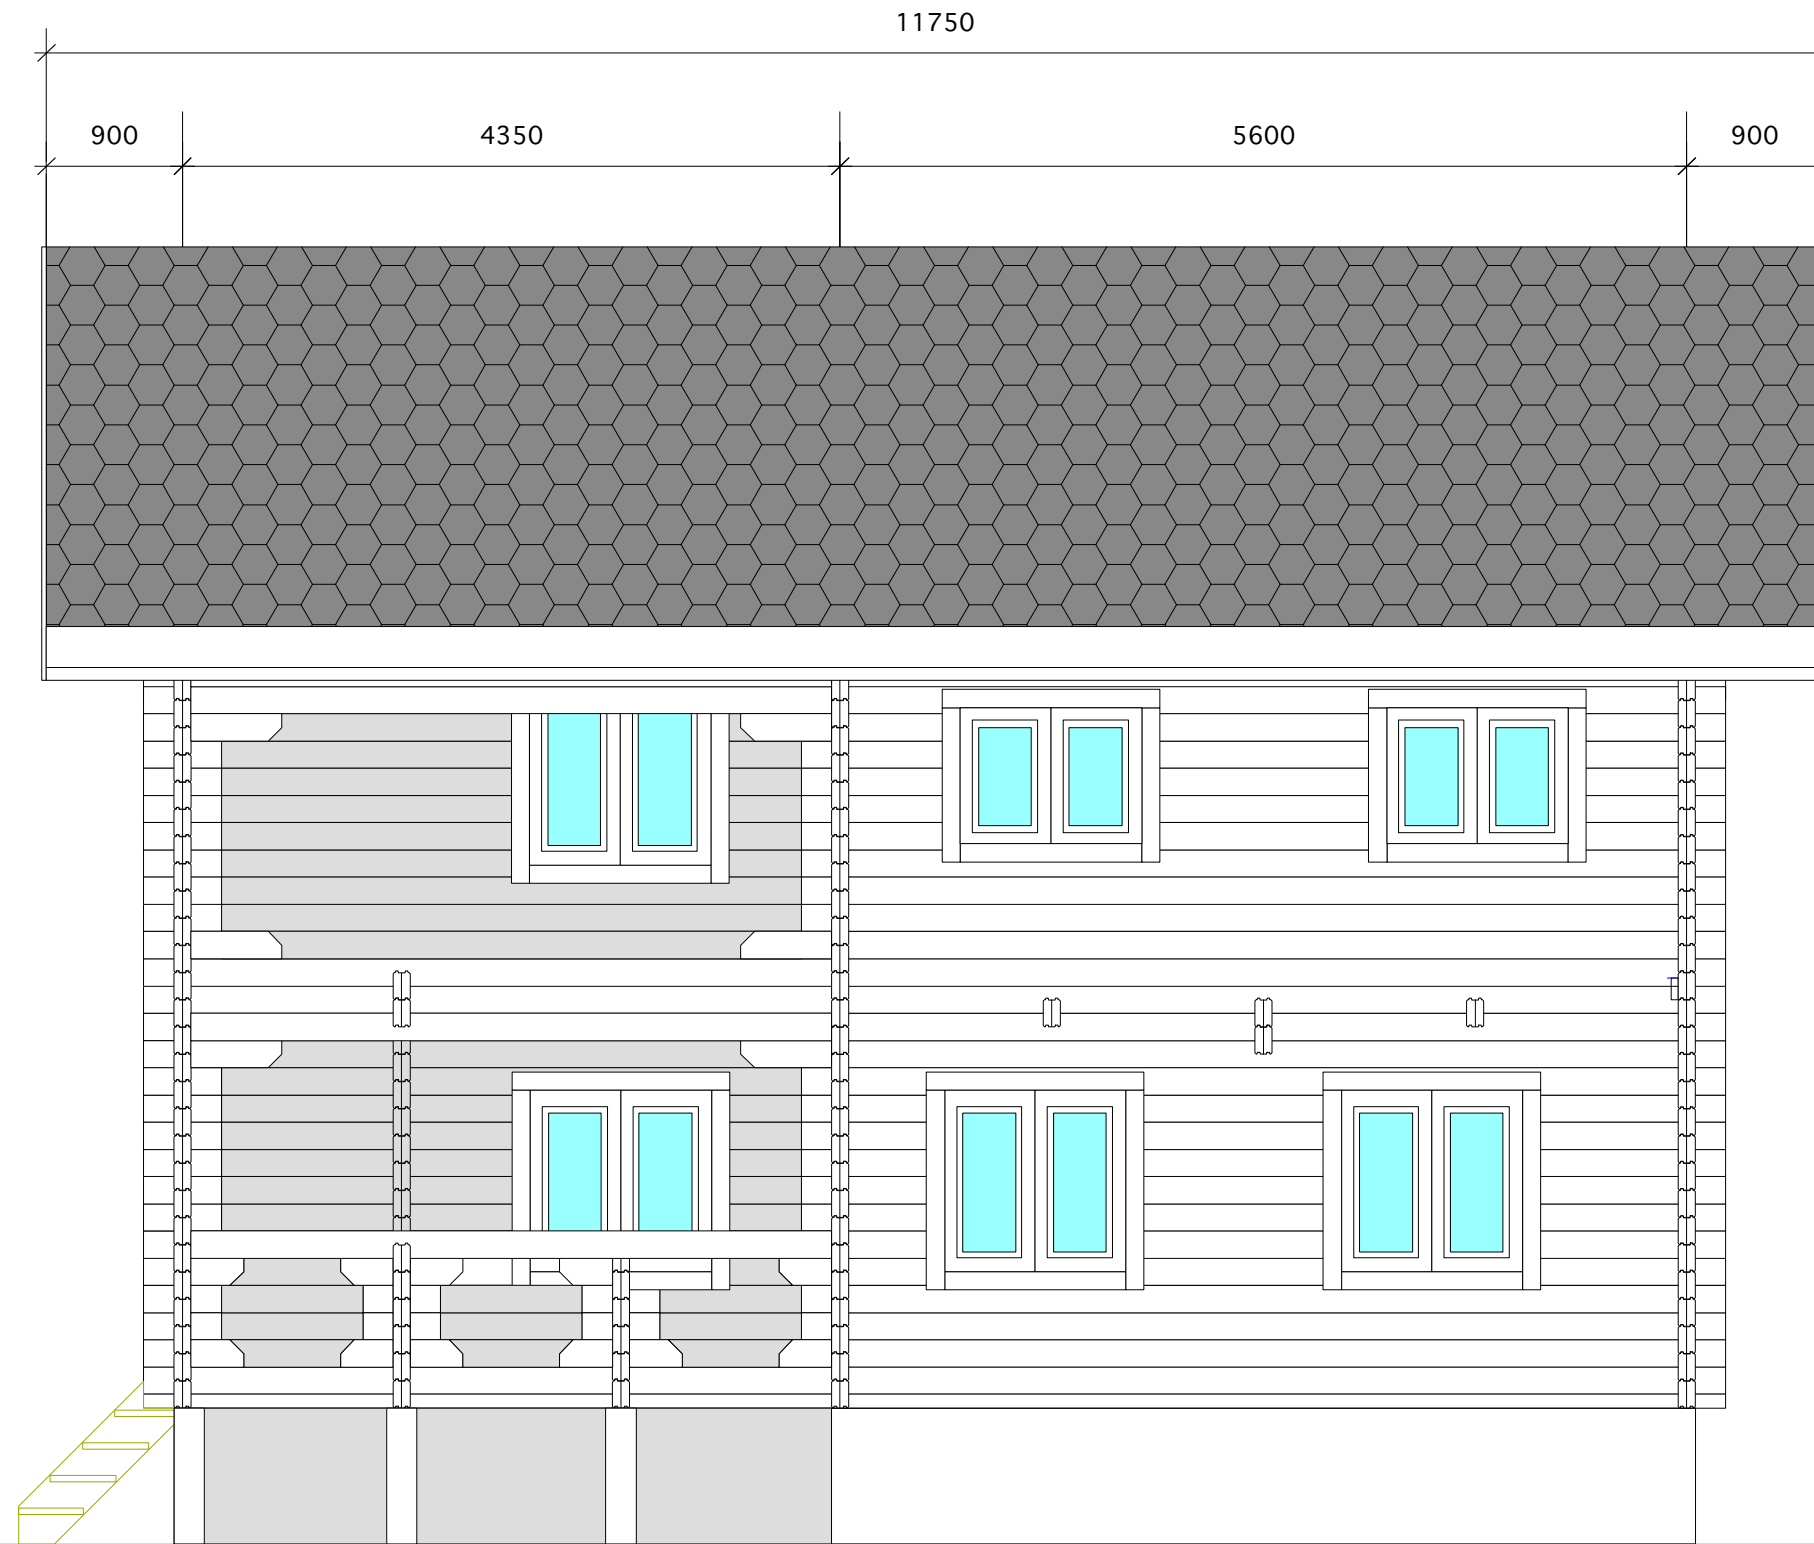

H2000xW800

Mr.Hiwatashi's House
113x180mm Laminated logs

ShinNihon Toka Trading Co.,Ltd

Mr.Hiwatashi's House
113x180mm Laminated logs

Mr.Hiwatashi's House
113x180mm Laminated logs

ShinNihon Toka Trading Co.,Ltd