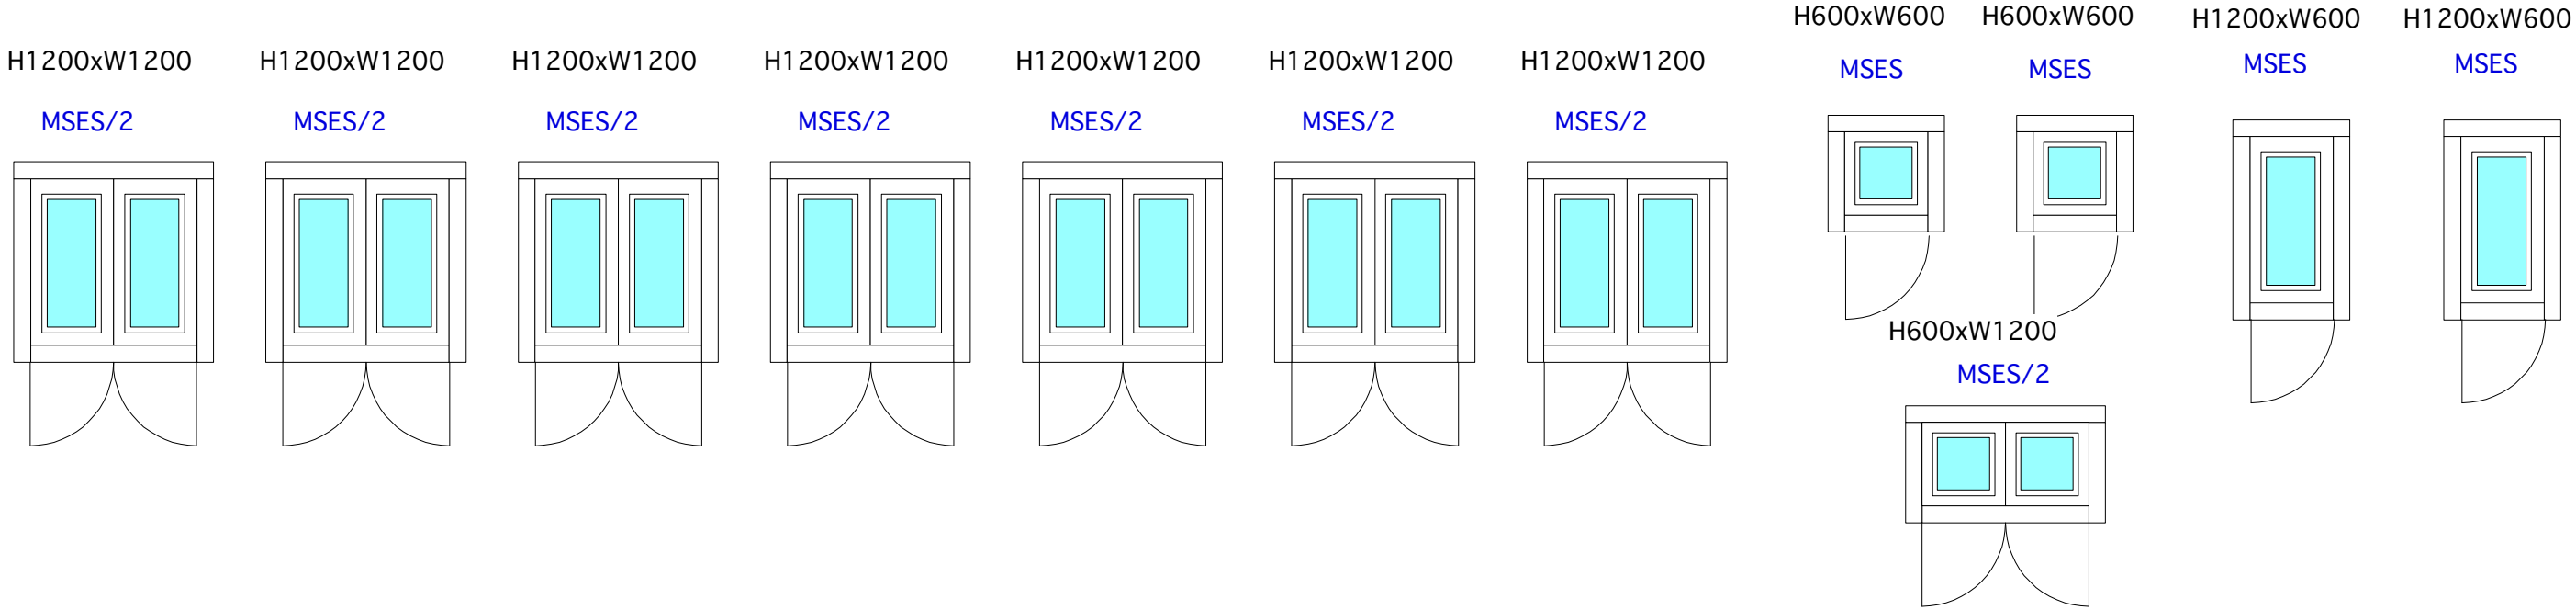

Mr.Hiwatashi's House
113x180mm Laminated logs

All windows are include double glazing and mosquito nets

PROFIN

ALANEN

All windows are include double glazing and mosquito nets

PROFIN

H1200xW1200

MSES/2