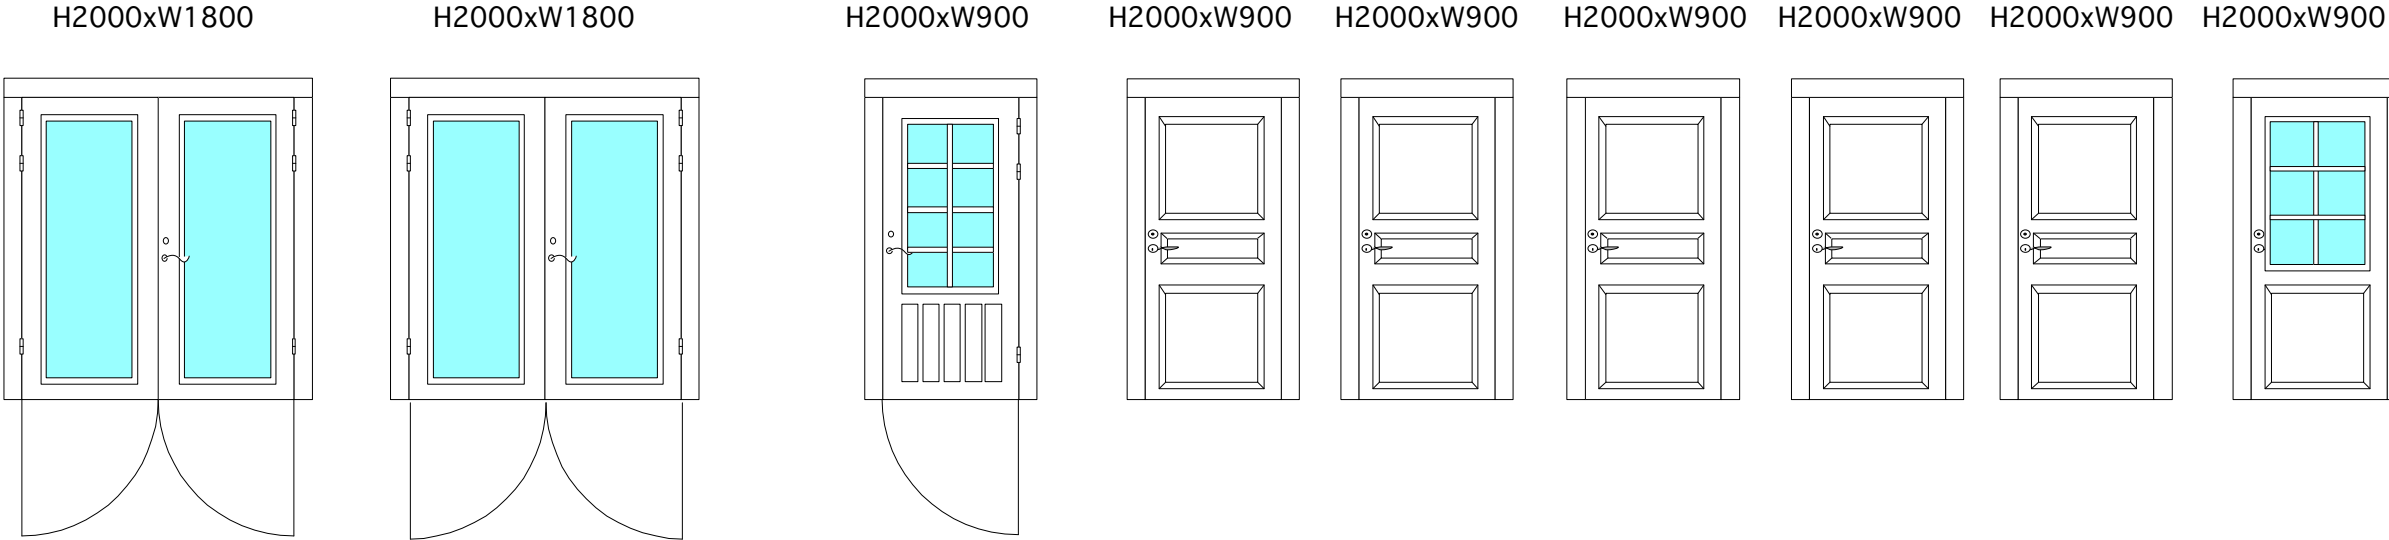

Mr.Hiwatashi's House
113x180mm Laminated logs

All windows are include double glazing and mosquito nets

PROFIN

ALANEN

All windows are include double glazing and mosquito nets

PROFIN

H1200xW1200

MSES/2