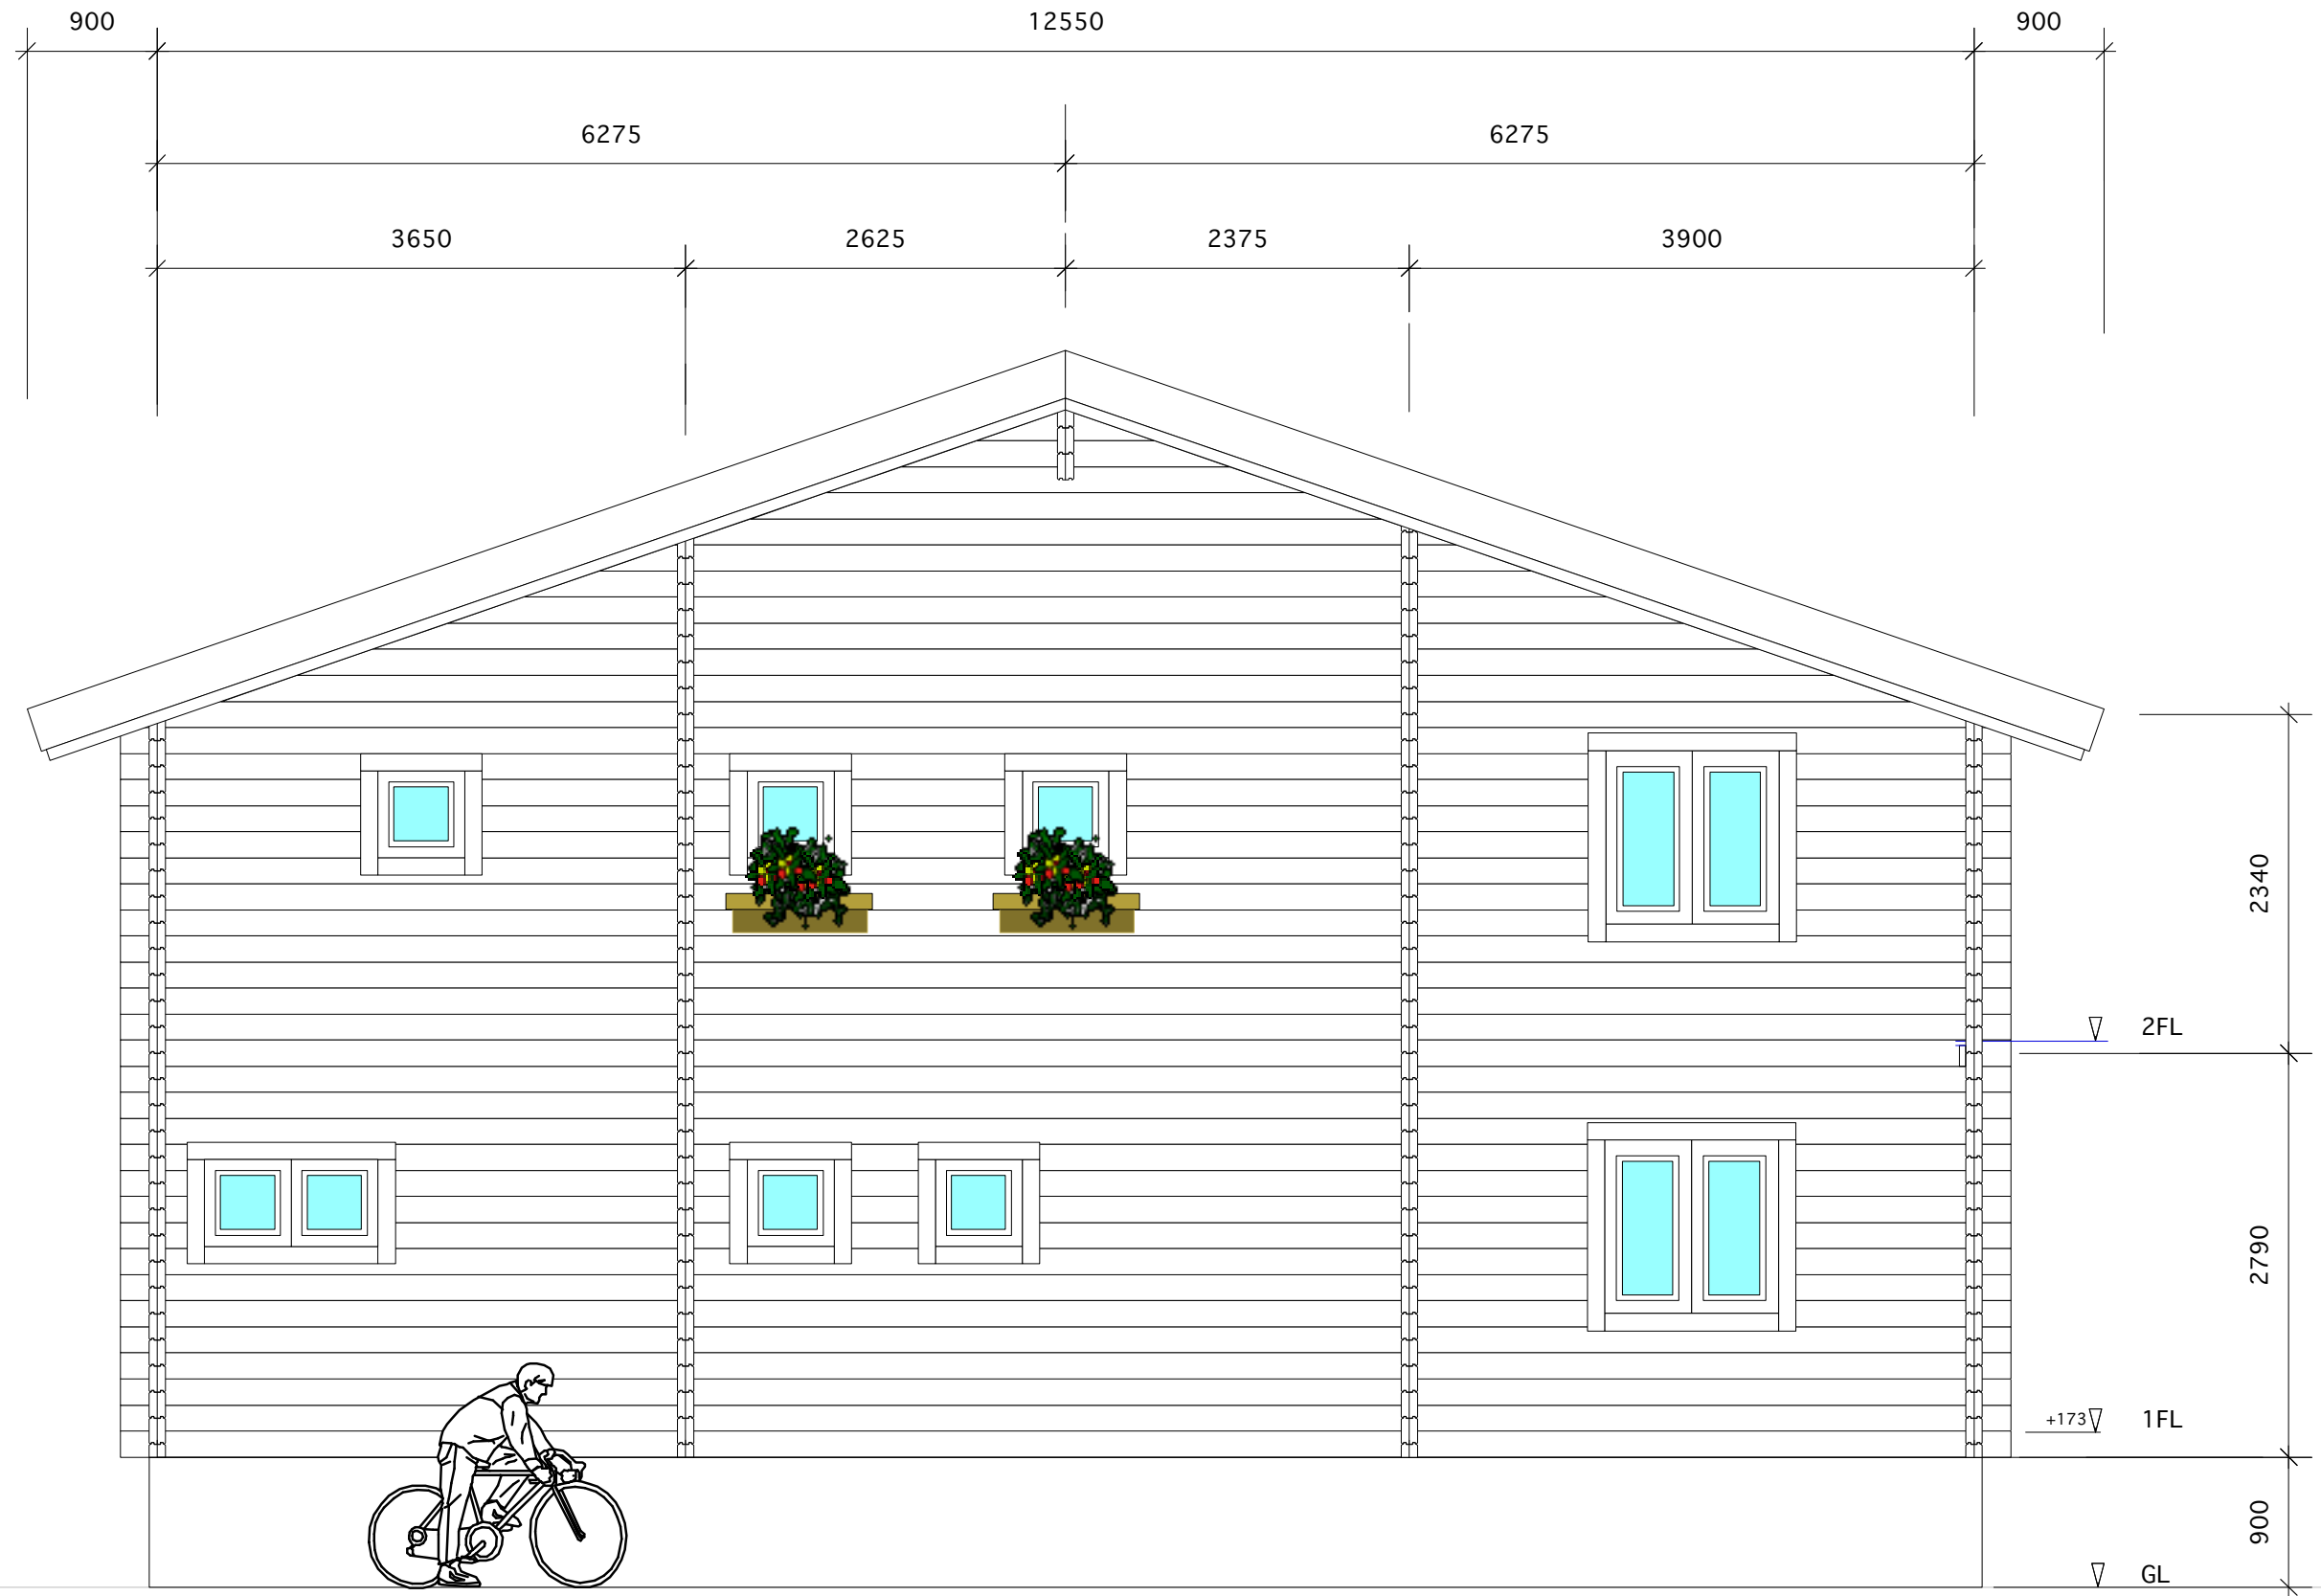

H2000xW800

Mr.Hiwatashi's House
113x180mm Laminated logs

ShinNihon Toka Trading Co.,Ltd

Mr.Hiwatashi's House
113x180mm Laminated logs

Mr.Hiwatashi's House
113x180mm Laminated logs

ShinNihon Toka Trading Co.,Ltd