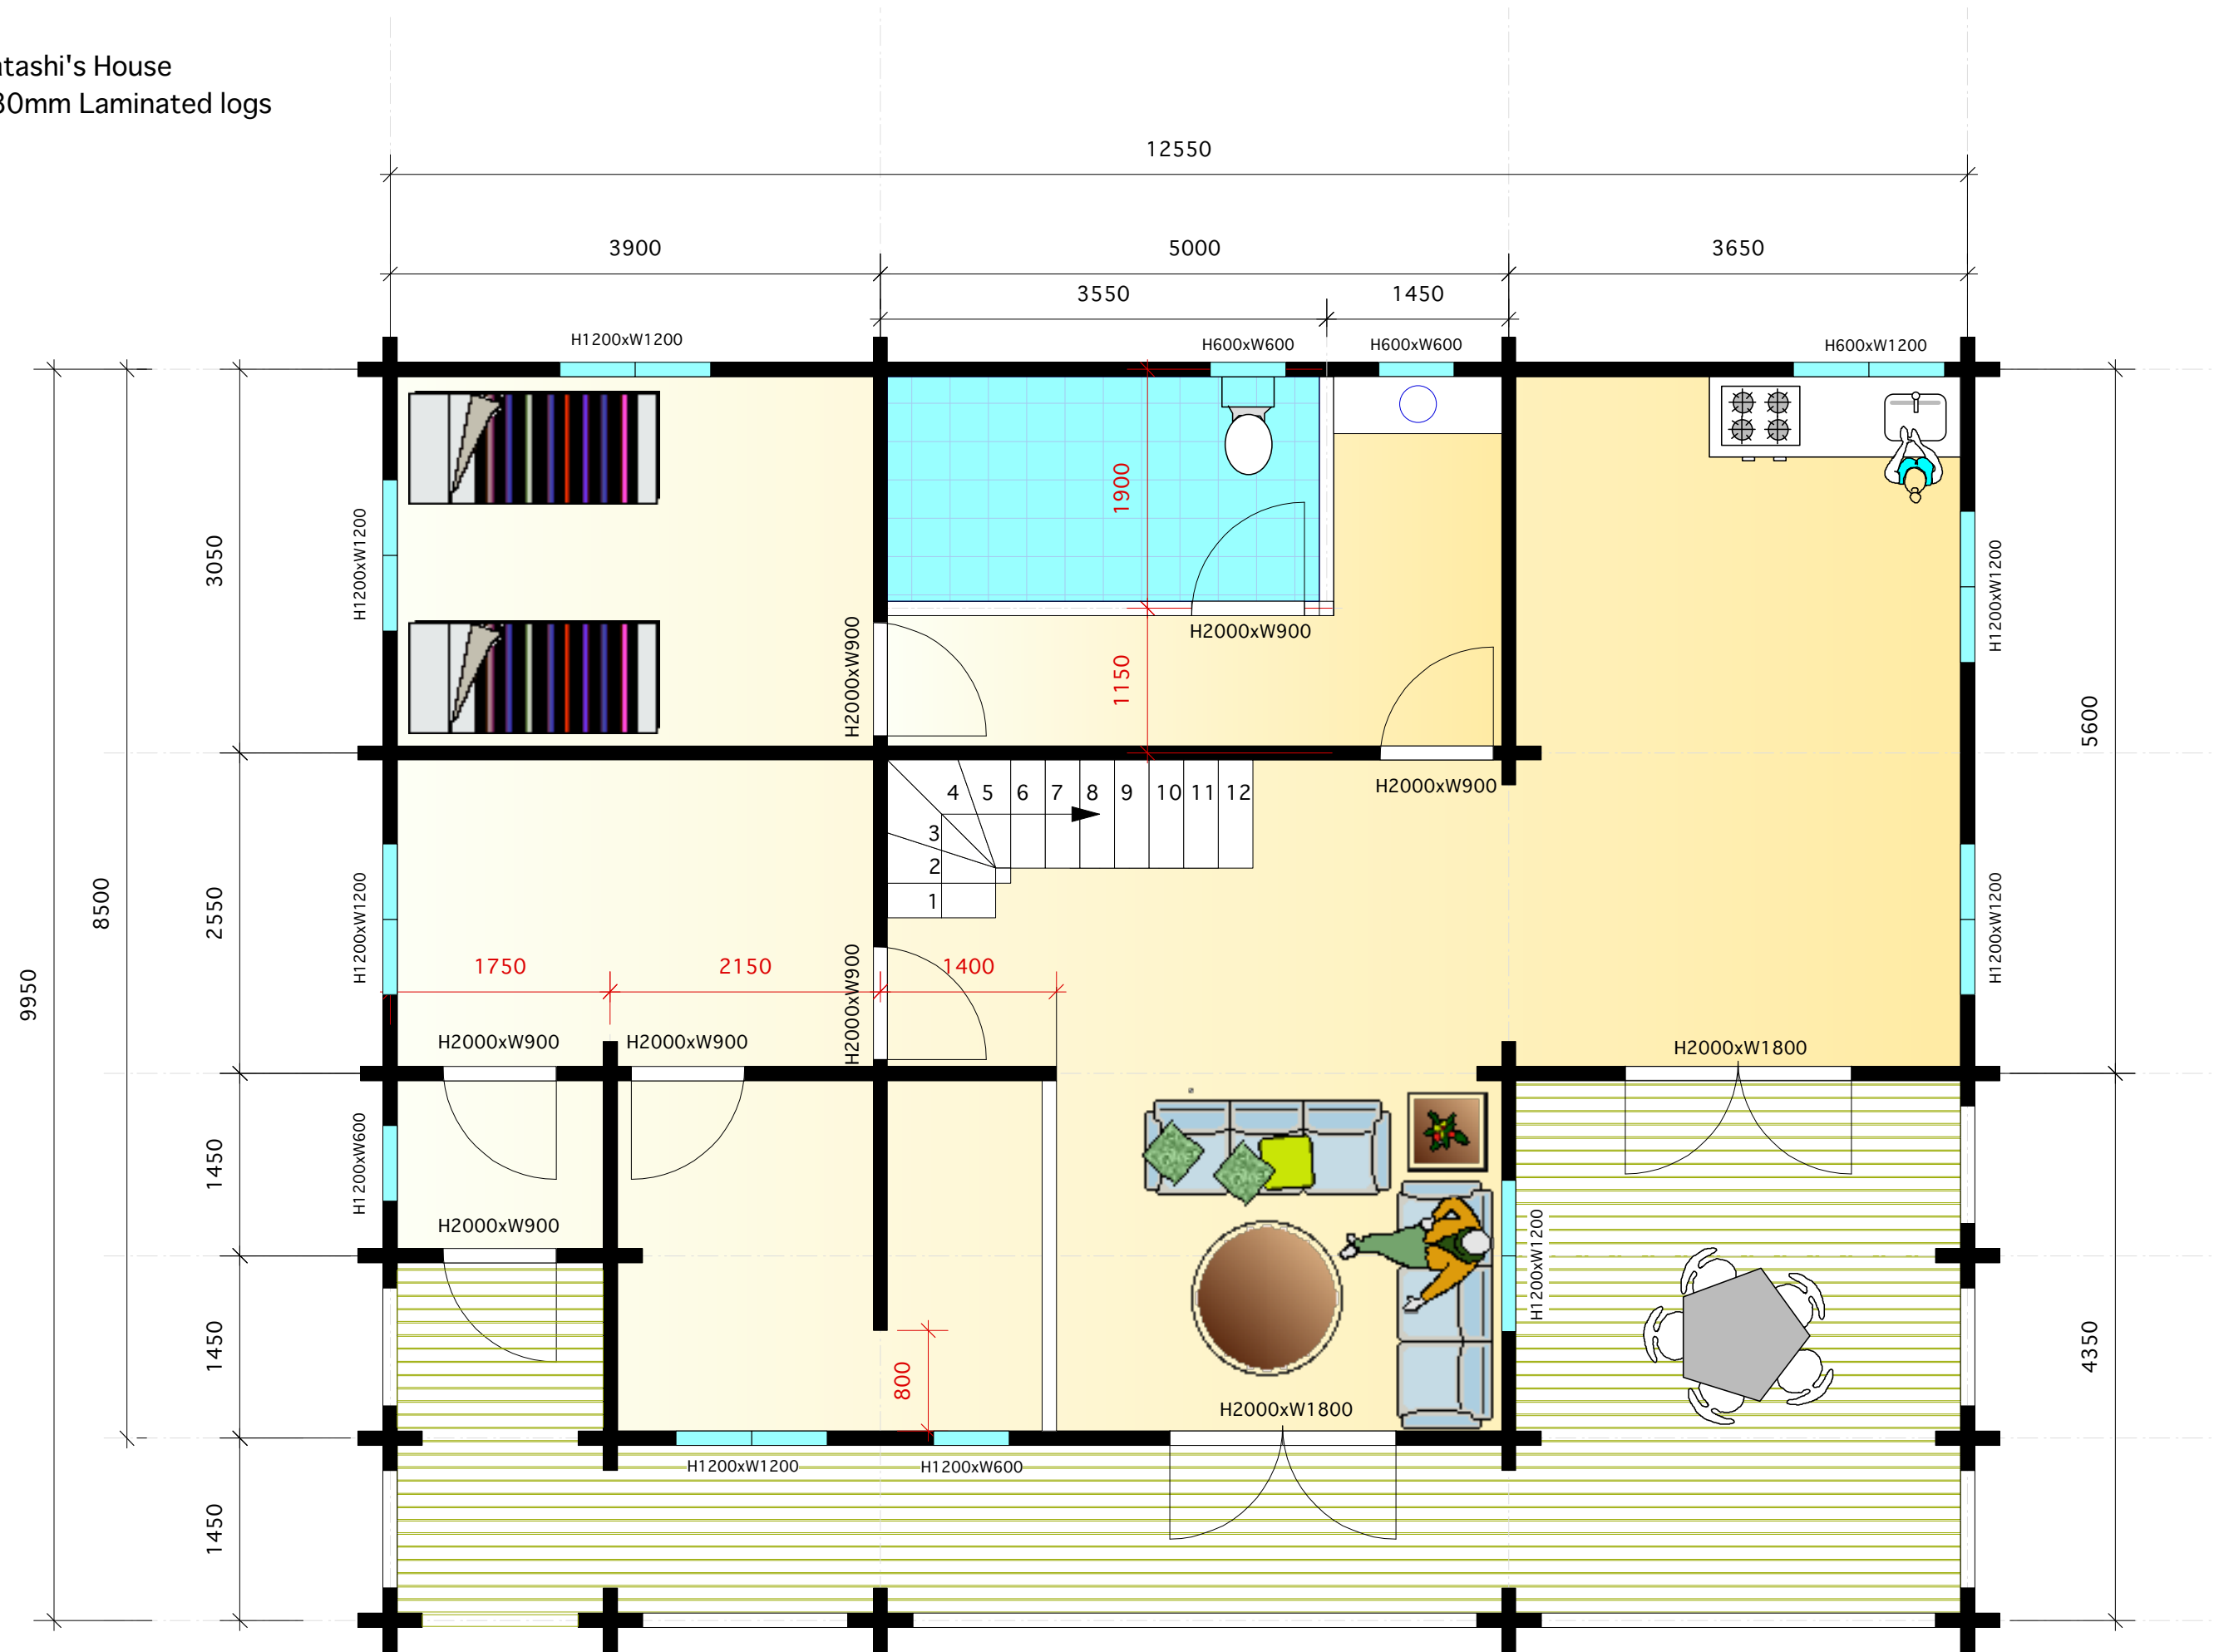

Mr.Hiwatashi's House
113x180mm Laminated logs

ShinNihon Toka Trading Co.,Ltd

55-1 Mano, Ogata, Kakunodate-Machi, Senboku-Shi, Akita, Japan

TEL+81 18755 2000

Mr.Hiwatashi's House
113x180mm Laminated logs

ShinNihon Toka Trading Co.,Ltd

Mr.Hiwatashi's House
113x180mm Laminated logs

All windows are include double glazing and mosquito nets

PROFIN

ALANEN

All windows are include double glazing and mosquito nets

PROFIN

H1200xW1200

MSES/2

H1200xW1200

MSES/2

H1200xW1200

MSES/2

H1200xW1200

MSES/2

H900xW1200

MSES/2