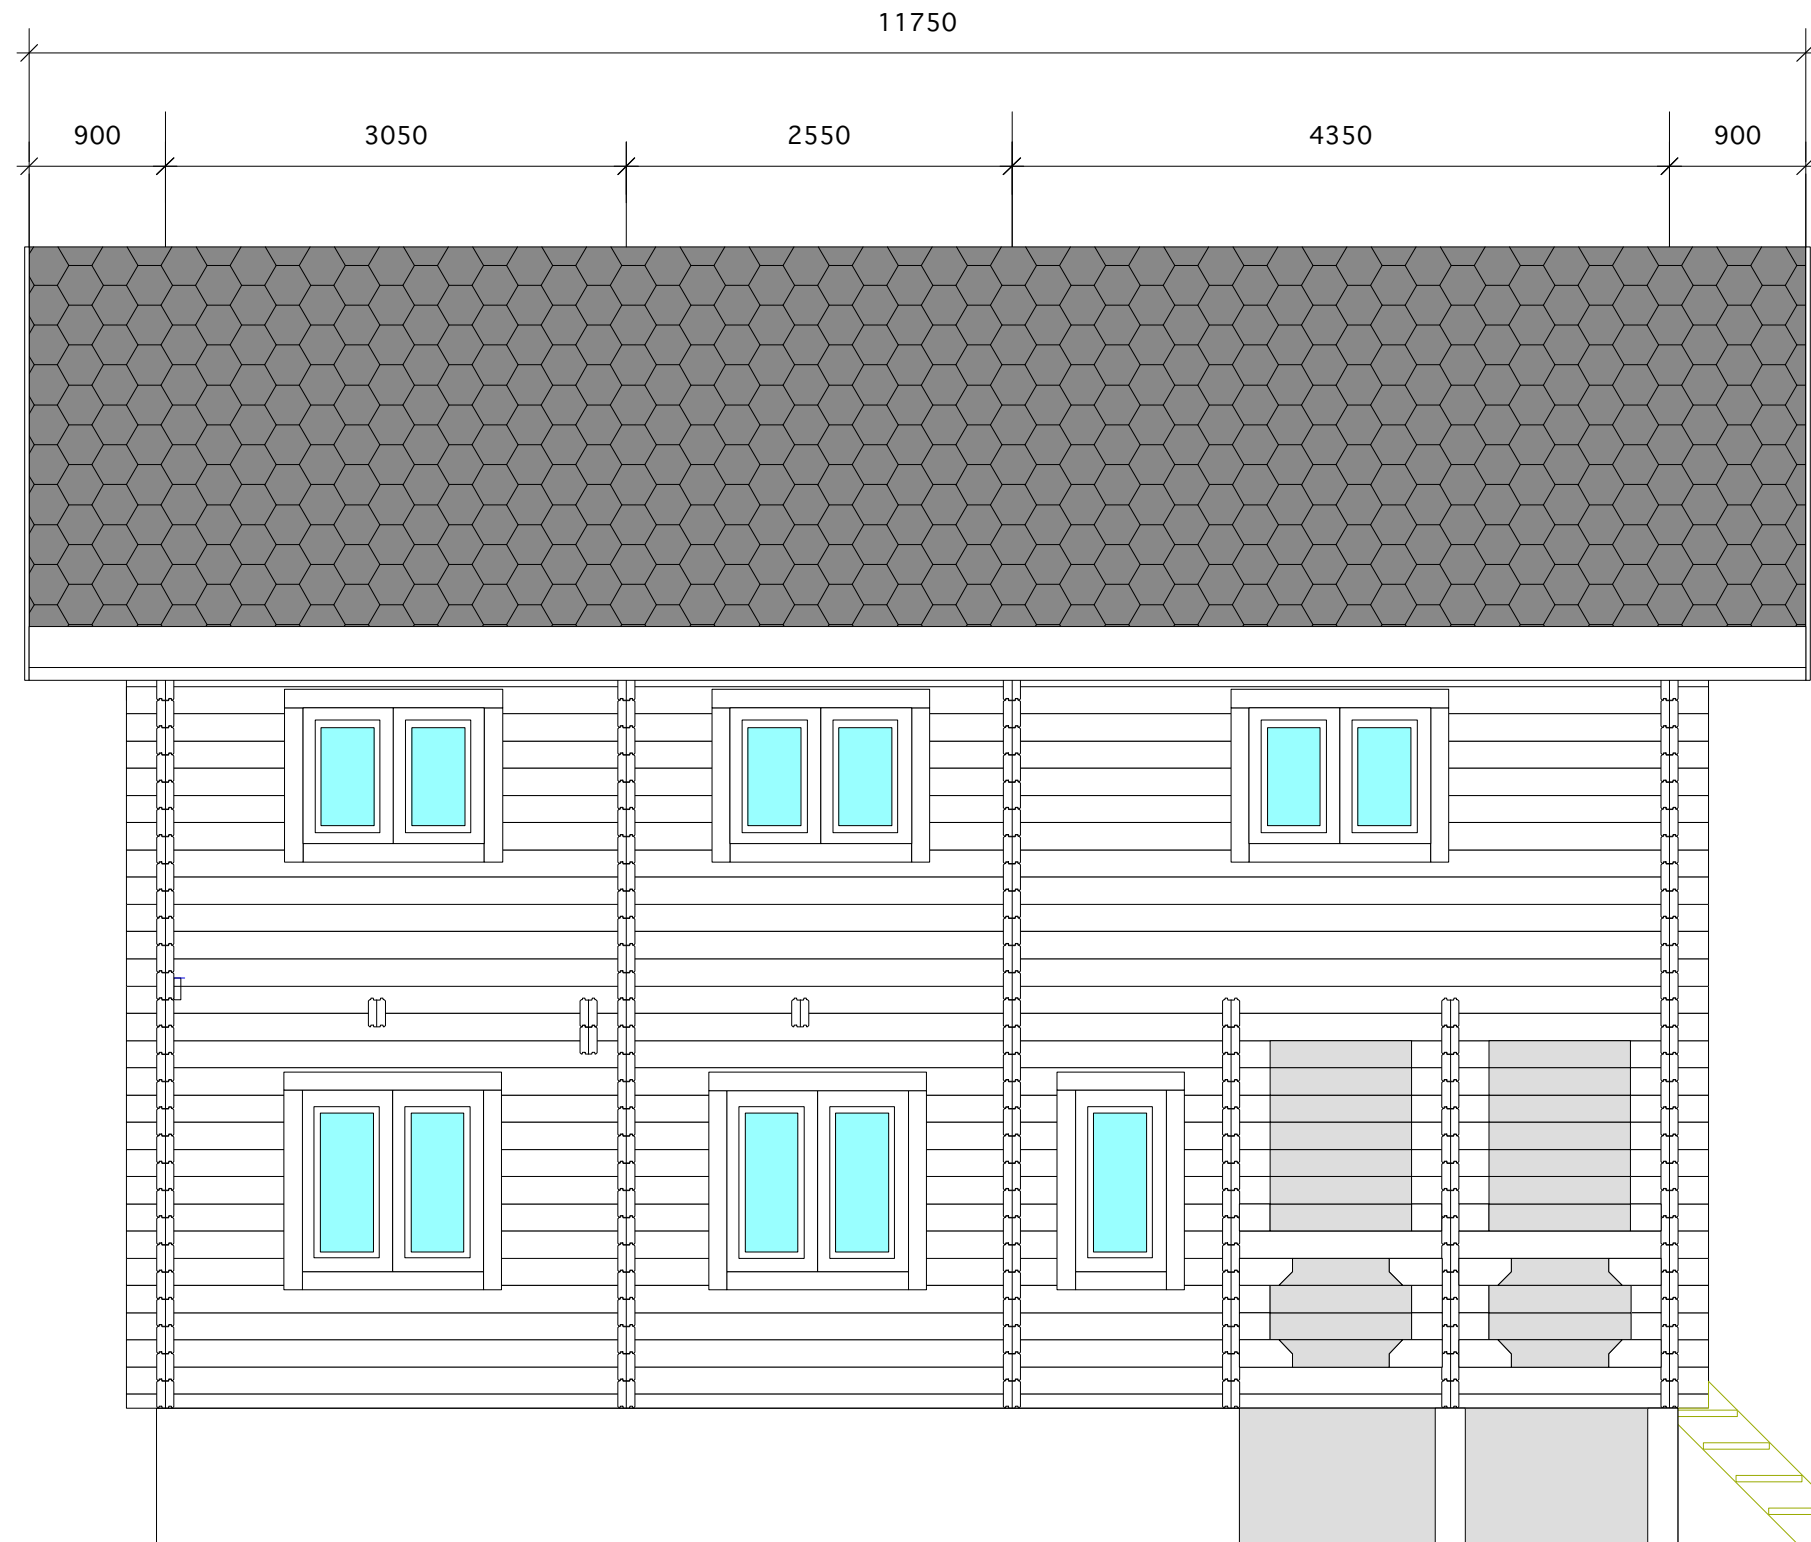

Mr.Hiwatashi's House
113x180mm Laminated logs

ShinNihon Toka Trading Co.,Ltd